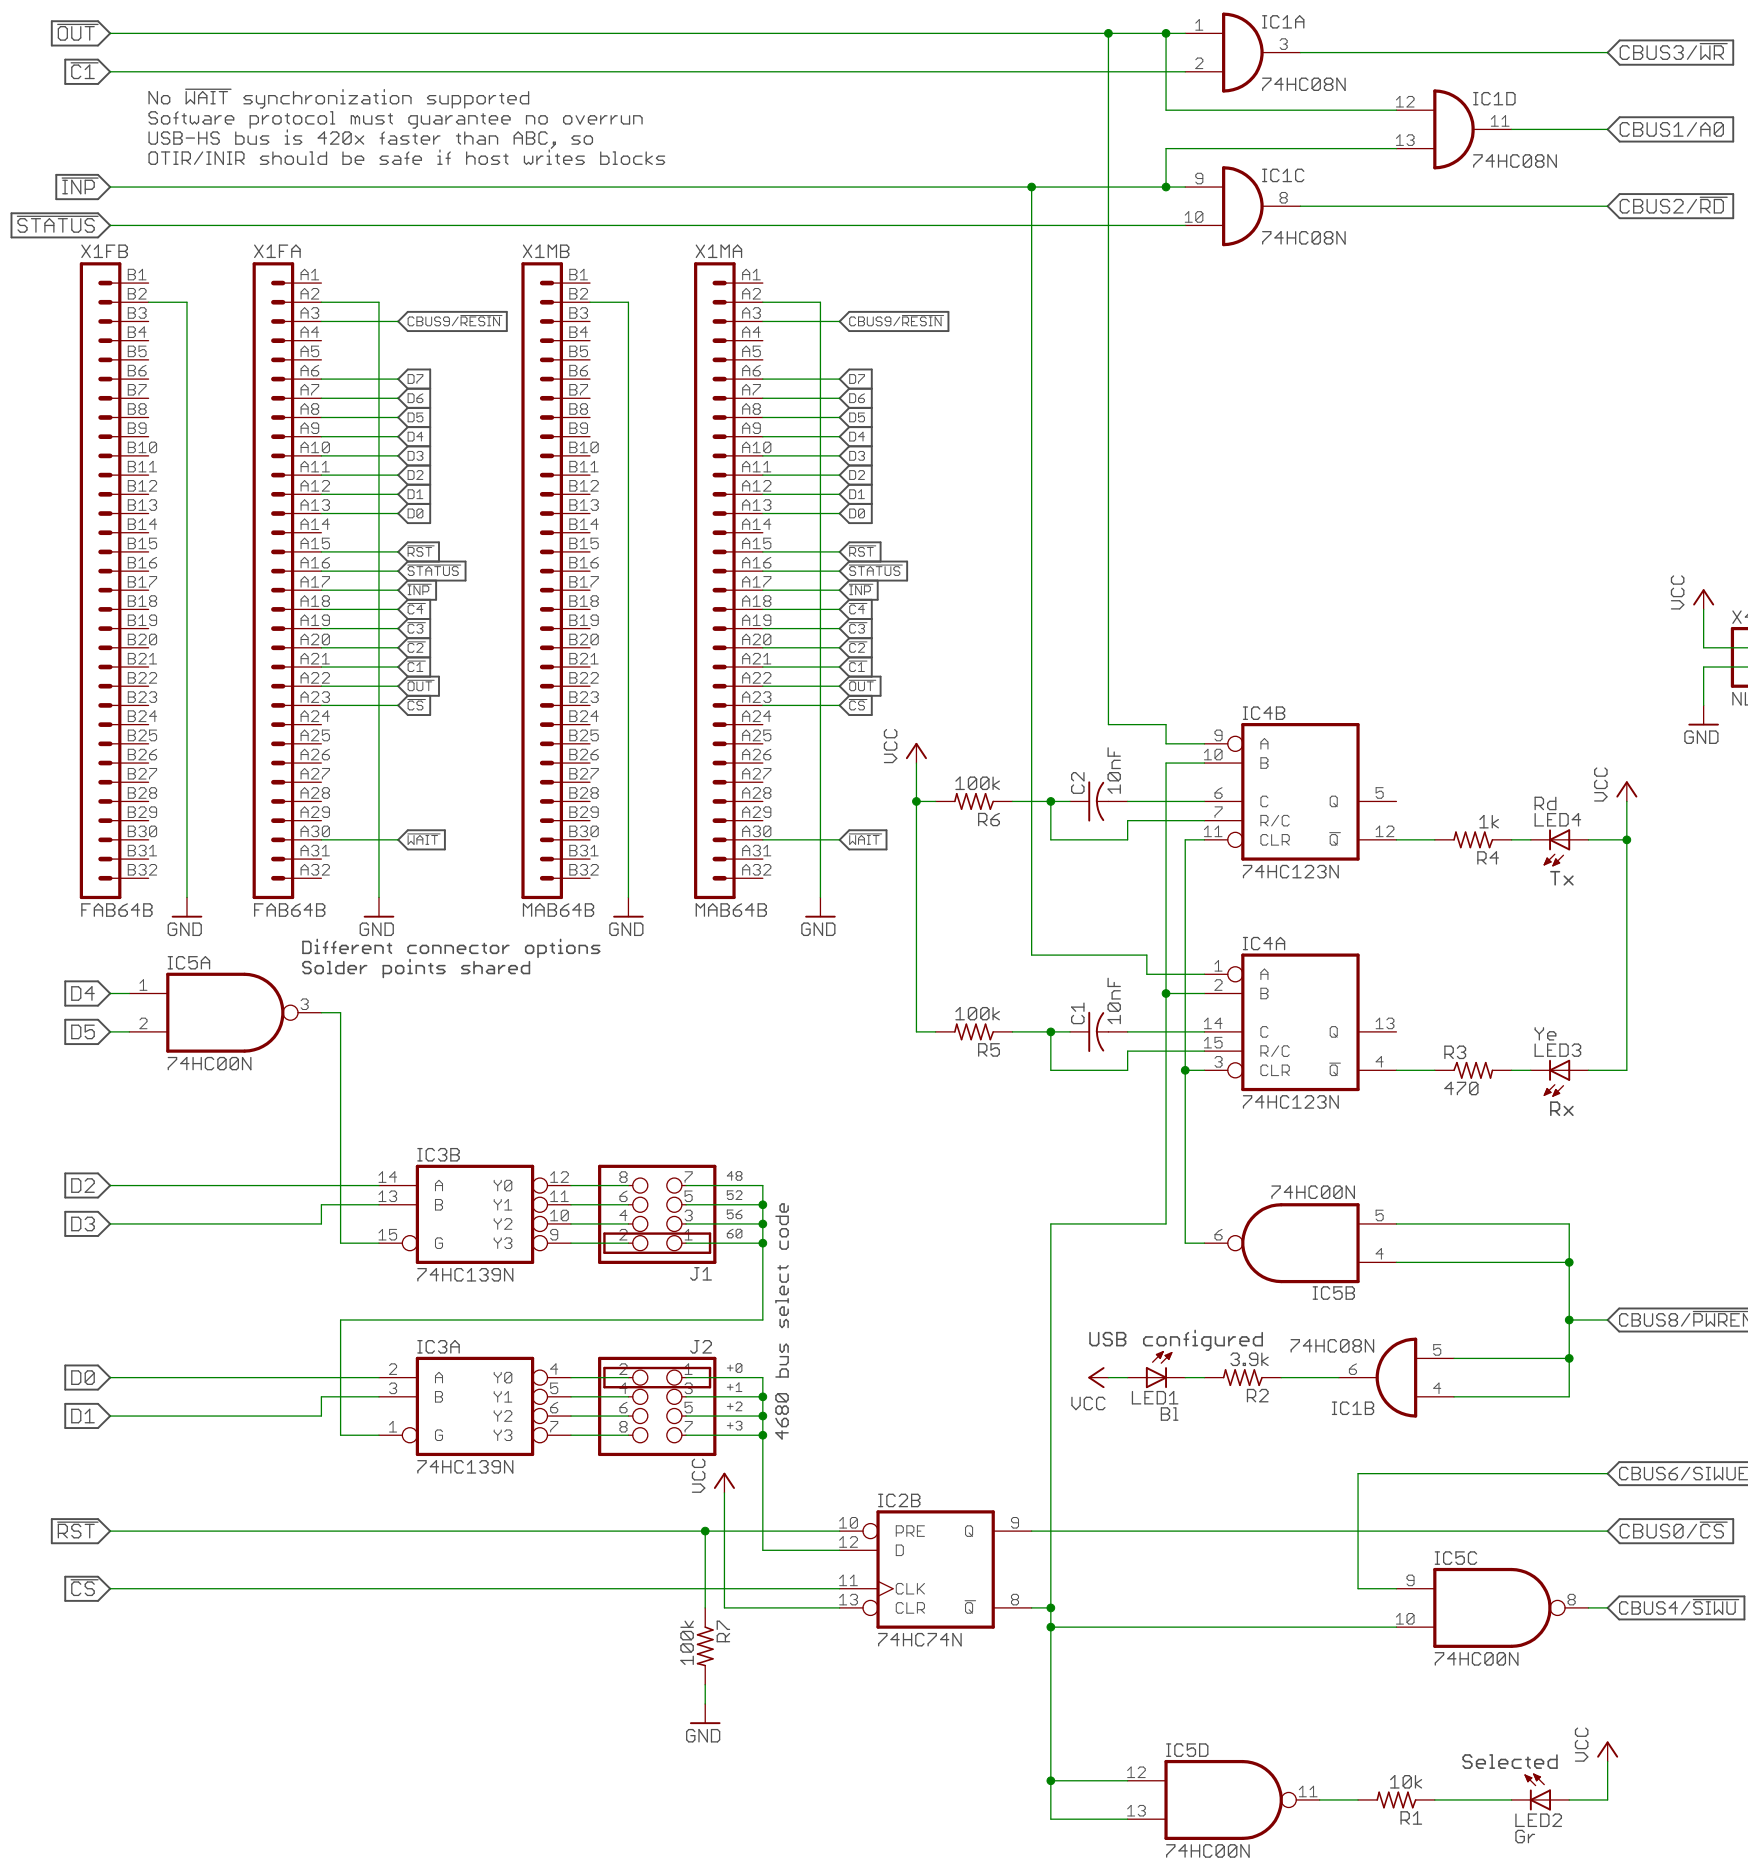

ABC-bus

FT232H in CPU FIFO mode

PUN80 ABC-bus to FT232H USB interface	
TITLE: ft232h-cpu	
Document Number:	REV: v1.1
Date: 24 Jan 2021 23:08:36	Sheet: 1/1