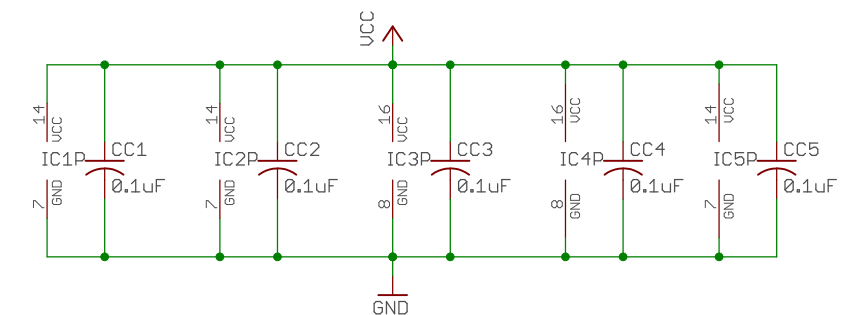

ABC-bus

FT232H in CPU FIFO mode

PUN80 ABC-bus to FT232H USB interface	
TITLE: ft232h-cpu	
Document Number:	REV: v1.1
Date: 24 Jan 2021 23:08:36	Sheet: 1/1