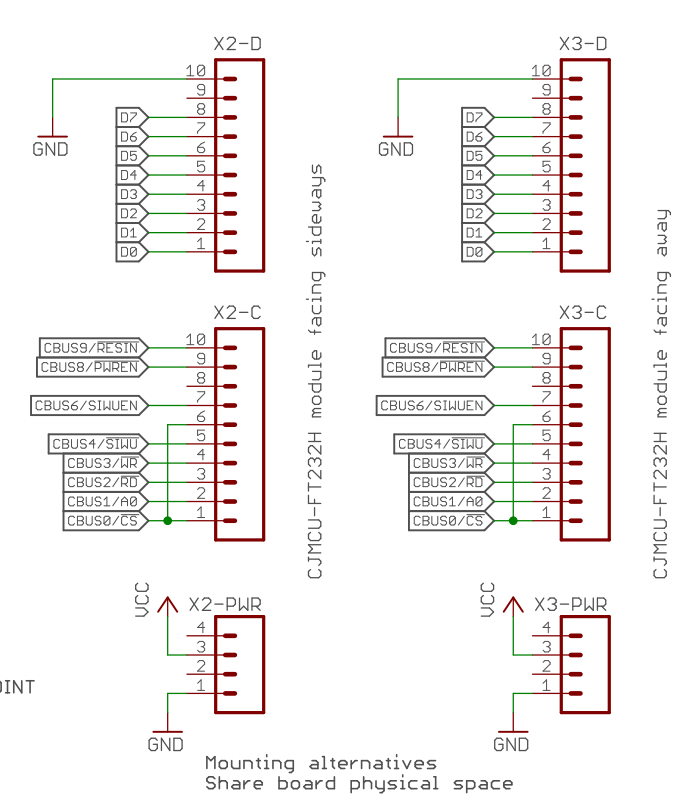

ABC-bus

FT232H in CPU FIFO mode

PUN80 ABC-bus to FT232H USB interface	
TITLE: ft232h-cpu	
Document Number:	REV: v1.1
Date: 24 Jan 2021 23:08:36	Sheet: 1/1